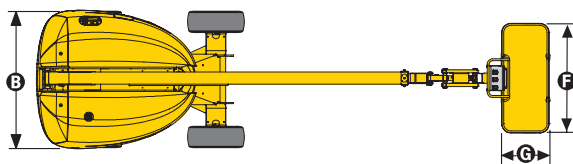

2420604500 - We reserve the right to modify the technical characteristics of this document without notice - 01/2016