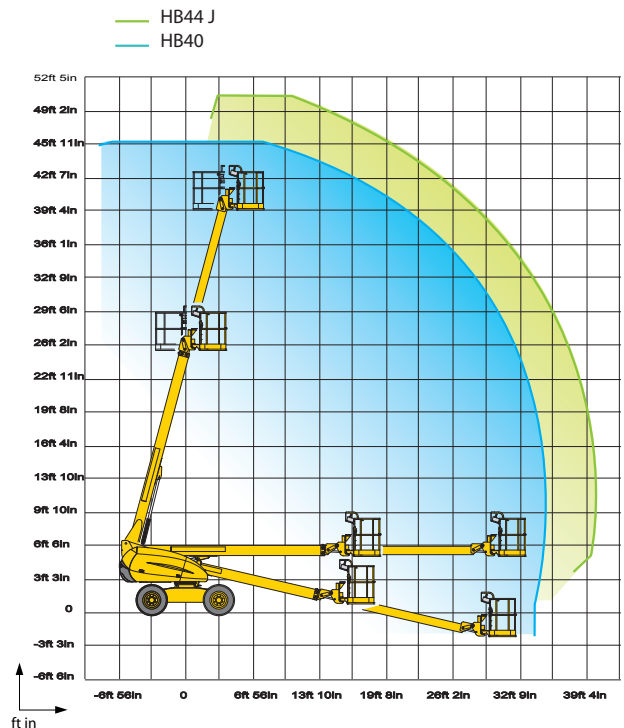

#### HB44 J

Working height	46 ft	50 ft
Platform height	40 ft	44 ft
Horizontal outreach	34 ft 10 in	40 ft 5 in
Lift capacity	500 lbs	500 lbs
<b>F x G</b> Platform size	7 ft 6 in x 2 ft 7 in	5 ft 11 in x 2 ft 7 in
<b>A</b> Length	24 ft 11 in	27 ft 11 in
<b>H</b> Length - storage	24 ft 11 in	22 ft 1 in
<b>B</b> Overall width	7 ft 6 in	7 ft 6 in
<b>C</b> Height - stowed	7 ft 6 in	7 ft 6 in
<b>J</b> Height - storage	7 ft 3 in	8 ft 2 in
Vertical jib rotation	N/A	140° (+70/-70)
Platform rotation	178° (+89/-89)	178° (+89/-89)
Boom rotation angle	+75°/-13°	+75°/-13°
Turntable rotation	360° continuous	360° continuous
Tailswing	34 in	34 in
<b>D</b> Wheelbase	6 ft 7 in	6 ft 7 in
<b>E</b> Ground clearance	14 in	14 in
Tilt alarm	5°	5°
Drive speed	0.43 - 3.4 mph	0.43 - 3.4 mph
Gradeability	50 %	50 %
Turning radius - outside	14 ft 3 in	14 ft 3 in
Tires	14-17.5	14-17.5
Engine	28 kW - 38 hp	28 kW - 38 hp
Weight	13,010 lbs	14,994 lbs