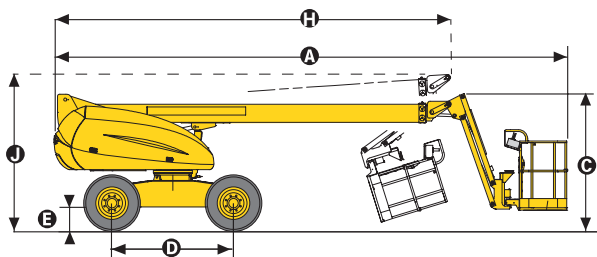

2420604500 - We reserve the right to modify the technical characteristics of this document without notice - 01/2016